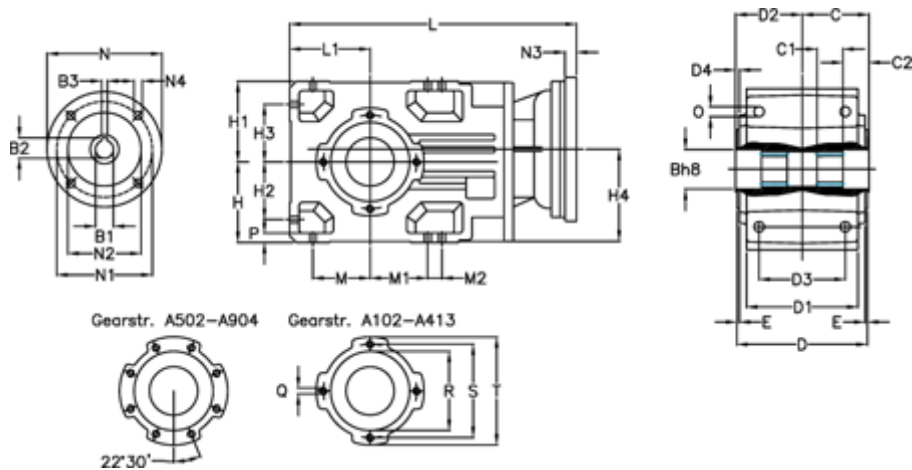

Data Sheet

Article number: 29600202317235
 Description: Bevel helical gearbox
 A202UV-23,1-P90B5

Measures

B = 35	D1 = 110	H2 = 60.0	N = 200	R = 95
B1 = 24	D2 = 70	H3 = 60.0	N1 = 165	S = 115
B2 = 27.3	D3 = 90	H4 = 93.0	N2 = 130	T = 140
B3 = 8	d4 = 4.5	L = 325.5	N3 = -	
C = 70.0	Description = A202UV-xx-P90 B5	L1 = 80	N4 = M10x12	
C1 = 30	E = 3.0	M = 60.0	O = 9.5	
C2 = 18.5	H = 80	M1 = 60.0	P = 9	
D = 136	H1 = 80	M2 = -	Q = M8x15	